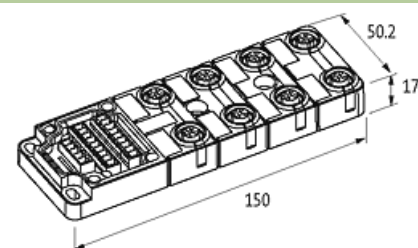

Operating voltage	125 V AC/DC
Operating current per contact	max. 4 A
Total current	max. 8 A
Protection	IP65/IP67
Housing	Plastic, flame retardant

Commercial data

country of origin	DE
customs tariff number	85369010
EAN	4048879054287
eClass	27143423
Packaging unit	1

Sketch

Product may differ from Image