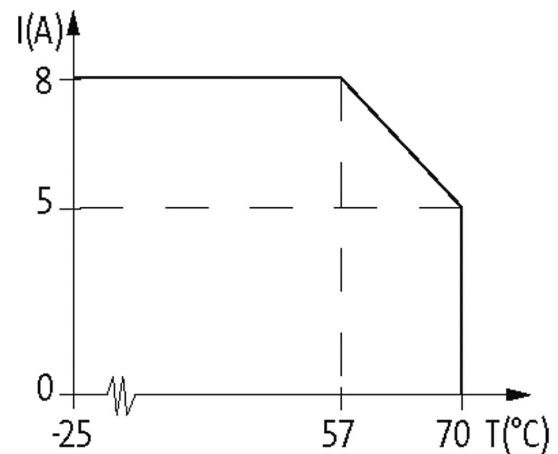

EXACT12, 8XM12, 4 POLE BASIC HOUSING, W.O. LED'S

Without homerun-cable

8-way, 4-pole

without LED, up to 125 V AC/DC

Screw plug-in terminals

Plastic housings with good resistance against chemicals and oils.

The resistance to aggressive media should be individually tested for your application. Further details on request.

Further cable lengths on request.

[Link to Product](#)

Illustration

Product may differ from Image

Approvals

Contact Layout

PIN 1 (+)

PIN 3 (-)

PIN 4 (NO)/(S1)

PIN 5 (Earth)

General data

Temperature range -20...+70 °C

Technical Data